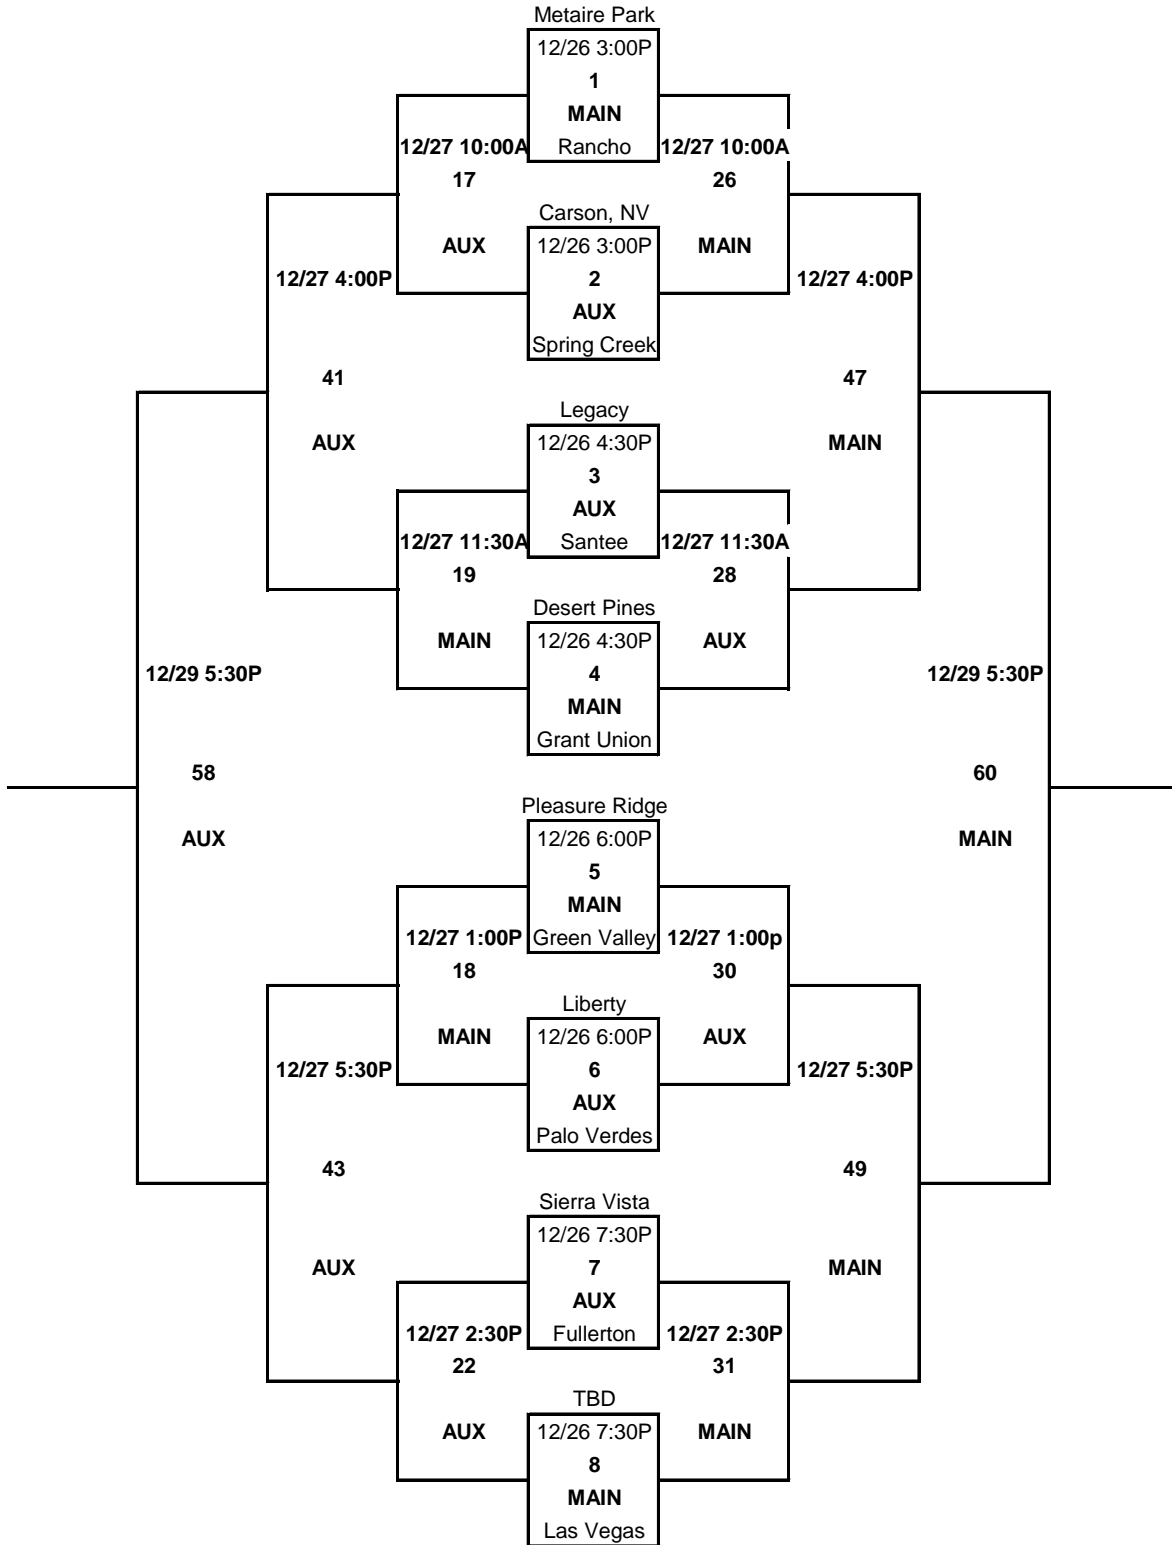

## 2009 LV Prep Championship Bracket "A"

All Bracket "A" Games will be played at Las Vegas High School

**Bracket "A" Continued**

Loser G41  
12/29 1:00P  
64  
AUX  
Loser G43

Loser G47  
12/29 1:00P  
61  
MAIN  
Loser G49

Loser G17  
12/29 10:00A  
33  
AUX  
Loser G19

12/29 4:00P  
52  
AUX

Loser G18  
12/29 11:30A  
34  
AUX  
Loser G22

Loser G26  
12/29 10:00A  
40  
MAIN  
Loser G28

12/29 4:00P  
55  
MAIN

Loser G31  
12/29 11:30A  
39  
MAIN  
Loser G30

Loser G33  
12/29 2:30P  
48  
AUX  
Loser G34

Loser G40  
12/29 2:30P  
56  
MAIN  
Loser G39

**All Bracket "A" Games will be played at Las Vegas High School**